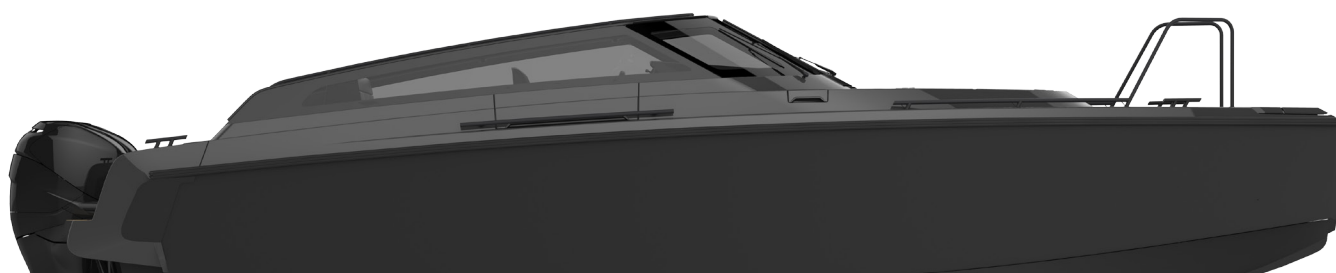

XO Cruiser

Measurements

LENGTH (without engine)	9,54 M
BEAM	2,75 M
HEIGHT ABOVE WATERLINE	1,92 M
WEIGHT (without engines)	4 045 KG
DRAFT (with engines down)	1,10 M
FUEL TANK	2 X 365 L
TOP SPEED	40+ KNOTS
MAX LOAD	10 PERS (C CAT)
DEAD RISE AT TRANSOM	23°
MAX APPROVED HP	2 X 350 HP
HP RECOMMENDATION	2 X 250-350 HP
CE CATEGORY	C

XO Cruiser

Equipment and features

Double Simrad plotters NSS12 EV02 + Echosounder with eu chart

Simrad go free WI-FI

Compass

Webasto Diesel tank- 40l

Naviop iLoop digital boat control system

Fusion sound system with Bluetooth and 4 speakers

Fusion true marine amplifier, 2 additional speakers

Zip wake automatic trim system

Bow thruster, 3.0kW

Search light, hand held

White floor lights

Esthec decking

Carbon film hull accent

Antifouling black

Bow bumper

XO cruiser wet bar with barbeque, sink, fridge

Refridgerator in front

Fresh water pressure system with 120 l tank

Shower handle on aft deck hot/ cold

Hot water system 30l

2X full-suspension seats, XO sport