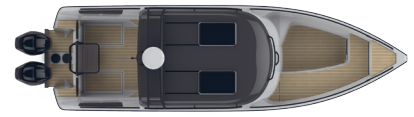

# XO 270 Cabin OB

# XO 270 Cabin OB

3 versions designed for you

Equipment and features	Utility	Touring	Rider
Simrad NSS12 EVO2 + Echosounder with eu chart	X	X	X
Simrad go free WI-FI		X	X
Webasto AT3900 high power	X	X	X
Fusion sound system, AM/FM/iPod/USB-fusion link, Bluetooth, remote control unit, 4 speakers, antenna		X	X
Fusion true marine full range D-class 2 channel amplifier, 2 additional speakers			X
ZIP wake trim system			X
Bennett hydraulic trim tabs	X	X	
ACS R - automatic trimtab control	X	X	
Hydraulic steering	X	X	X
Bow thruster, 2.0kW	X	X	X
Marinco search light	X	X	X
Zaurac 4-30 head light			X
Zaurac 4-30 back light			X
White floor lights (8pcs)			X
Esthec outer decks	X	X	X
Esthec design inner floor			X
Hull accent, 3m carbon colours	X	X	X
Antifouling black	X	X	X
Bow bumper	X	X	X
Extra seating aft deck, inc. fender storage and gates	X	X	X
Removable seats on aft deck 2 pcs + table mounting flange		X	
Adjustable full-suspension seat, grammer avento premium	X	X	X
Grabrails on roof	X	X	X
Interior grab rails on roof			X
Mattress (1) on the bench outside on the stern		X	
Mattress (2) on the side benches outside on the stern		X	
Mattress, fore compartment		X	
Foredeck cushions		X	
WC, electrical with septic tank	X	X	X
Whisper power shorepower, 20Ah charger and isolation transformer		X	
Additional 12v socket on BB console		X	X
Refridgerator, 40-50l under driver seat	X	X	X
Pantry module inc. stove, sink		X	
Fresh water pressure system with 45l tank		X	X
Shower handle with mixer (when press water)		X	X
Anchor winch in aft incl. 7,5kg anchor, rope complete system			X
Anchoring package . 7,5kg anchor, chain 3m, 30m rope and chackle		X	X
Mooring kit small, incl. XO bag, 4 fenders, ropes and XO sox, 4+1 mooring ropes, carbine hook	X	X	X
Flagpole	X	X	X