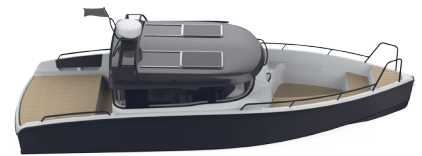

# XO 270 Cabin

# XO 270 Cabin

3 versions designed for you

Equipment and features	Utility	Touring	Rider
Simrad NSS12 EVO2 + Echosounder with eu chart	X	X	X
Simrad go free WI-FI		X	X
Webasto AT3900 high power	X	X	X
Fusion sound system, AM/FM/iPod/USB-fusion link, Bluetooth, remote control unit, 4 speakers, antenna		X	X
Fusion true marine full range D-class 2 channel amplifier, 2 additional speakers			X
ZIP wake trim system			X
Bennett hydraulic trim tabs	X	X	
ACS R - automatic trimtab control	X	X	
Hydraulic steering	X	X	X
Bow thruster, 2.0kW	X	X	X
Marinco search light	X	X	X
Zaurac 4-30 head light			X
Zaurac 4-30 back light			X
White floor lights			X
Esthec outer decks	X	X	X
Esthec design inner floor			X
Hull accent, 3m carbon colours	X	X	X
Antifouling black	X	X	X
Bow bumper	X	X	X
Extra seating aft deck, inc. Fender storage and gates	X	X	X
Adjustable full-suspension seat, grammer avento premium	X	X	X
Grabrails on roof	X	X	X
Interior grab rails on roof			X
WC, electrical with septic tank	X	X	X
Whisper power shorepower, 20Ah charger and isolation transformer		X	
Additional 12v socket on BB console		X	X
Refridgerator, 40-50l under driver seat	X	X	X
Table on foredeck complete		X	
Mattress (1) on the bench outside on the stern		X	
Mattress, fore compartment		X	
Foredeck cushions		X	
Pantry module inc. stove, sink		X	X
Fresh water pressure system with 45l tank		X	X
Hot water system 15 liter (need pressure system and watertank)		X	X
Shower handle with mixer (when press and hot water)		X	X
Anchor winch in aft incl. 7,5kg anchor, rope complete system			X
Anchoring package . 7,5kg anchor, chain 3m, 30m rope and chackle		X	X
Mooring kit small, incl. XO bag, 4 fenders, ropes and XO sox, 4+1 mooring ropes, carbine hook	X	X	X
Flagpole	X	X	X