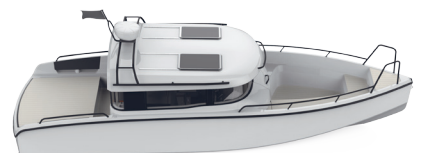

# XO 270 Cabin

# XO 270 Cabin

3 versions designed for you

Equipment and features	Utility	Touring	Rider
Simrad NSS12 EVO2 + Echosounder with eu chart	X	X	X
Simrad go free WI-FI		X	X
Webasto AT3900 high power	X	X	X
Fusion sound system, AM/FM/iPod/USB-fusion link, Bluetooth, remote control unit, 4 speakers, antenna		X	X
Fusion true marine full range D-class 2 channel amplifier, 2 additional speakers			X
ZIP wake trim system			X
Bennett hydraulic trim tabs	X	X	
ACS R - automatic trimtab control	X	X	
Hydraulic steering	X	X	X
Bow thruster, 2.0kW	X	X	X
Marinco search light	X	X	X
Zaurac 4-30 head light			X
Zaurac 4-30 back light			X
White floor lights			X
Esthec outer decks	X	X	X
Esthec design inner floor			X
Hull accent, 3m carbon colours	X	X	X
Antifouling black	X	X	X
Bow bumper	X	X	X
Extra seating aft deck, inc. Fender storage and gates	X	X	X
Adjustable full-suspension seat, grammer avento premium	X	X	X
Grabrails on roof	X	X	X
Interior grab rails on roof			X
WC, electrical with septic tank	X	X	X
Whisper power shorepower, 20Ah charger and isolation transformer		X	
Additional 12v socket on BB console		X	X
Refridgerator, 40-50l under driver seat	X	X	X
Table on foredeck complete		X	
Mattress (1) on the bench outside on the stern		X	
Mattress, fore compartment		X	
Foredeck cushions		X	
Pantry module inc. stove, sink		X	X
Fresh water pressure system with 45l tank		X	X
Hot water system 15 liter (need pressure system and watertank)		X	X
Shower handle with mixer (when press and hot water)		X	X
Anchor winch in aft incl. 7,5kg anchor, rope complete system			X
Anchoring package . 7,5kg anchor, chain 3m, 30m rope and chackle		X	X
Mooring kit small, incl. XO bag, 4 fenders, ropes and XO sox, 4+1 mooring ropes, carbine hook	X	X	X
Flagpole	X	X	X